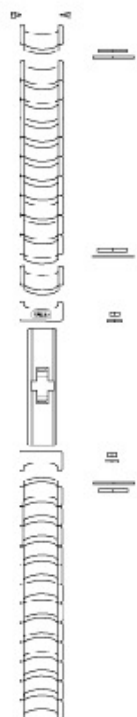

Reference: 07.04387

	Reference	Name
<b>Kit</b>		
→	74.04387	Link no. 7 Coupole S ref. 04387
<b>Components</b>		
→	40.1040	Screw ø 1.80 x S1.20 x Lt 3.75
→	40.1040	Screw ø 1.80 x S1.20 x Lt 3.75
→	76.02374	pin/tube, Nr. 1, 04387/89
→	76.02374	pin/tube, Nr. 1, 04387/89
→	76.02374	pin/tube, Nr. 1, 04387/89
→	76.02375	pin/tube no. 2, 04387/89/91; 3587
→	76.02375	pin/tube no. 2, 04387/89/91; 3587
→	76.02376	Link J/P 12H, no. 3, ref. 04387/89
→	76.02377	buckle folder no. 4, ref. 04387
→	76.02378	Link J/P 6H no. 5, Coupole S, 04387/89
→	76.02379	Endpiece no. 6, Coupole Reg., S, 04387